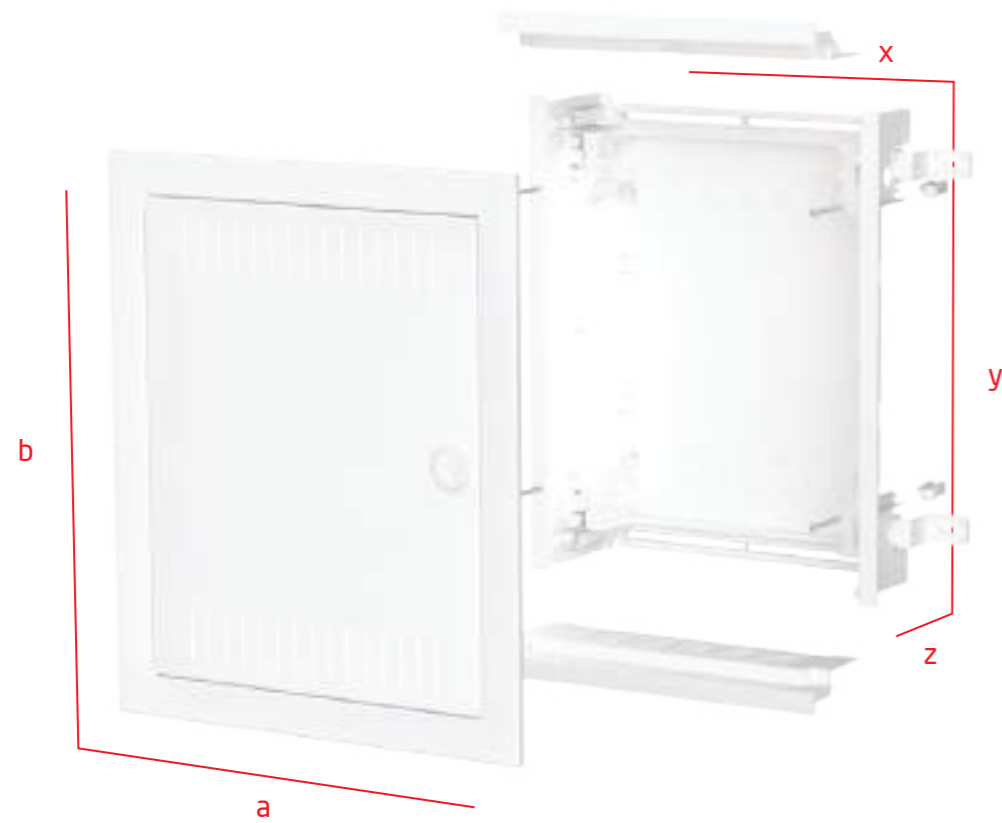

FOR BRICK WALLS, WITH STANDARD METAL DOOR

FOR BRICK WALLS, WITH PERFORATED METAL DOOR

FOR HOLLOW WALLS, WITH STANDARD METAL DOOR

FOR HOLLOW WALLS, WITH PERFORATED METAL DOOR

1.5.

	<b>RE20 RE20VO</b>	<b>RE21 RE21PV RE21VO RE21PVVO</b>	<b>RE22 RE22PV RE22VO RE22PVVO</b>	<b>RE23 RE23PV RE23VO RE23PVVO</b>	<b>RE24 RE24PV RE24VO RE24PVVO</b>
vanjske dimenzije proizvoda (abc*) / external product dimensions (abc*)	368 x 343 x 93	368 x 443 x 93	368 x 568 x 93	368 x 753 x 93	368 x 878 x 93
dimenzije otvora za ugradnju (xyz) / installation hole dimensions (xyz)	314 x 314 x 86,5	314 x 414 x 86,5	314 x 539 x 86,5	314 x 724 x 86,5	314 x 849 x 86,5