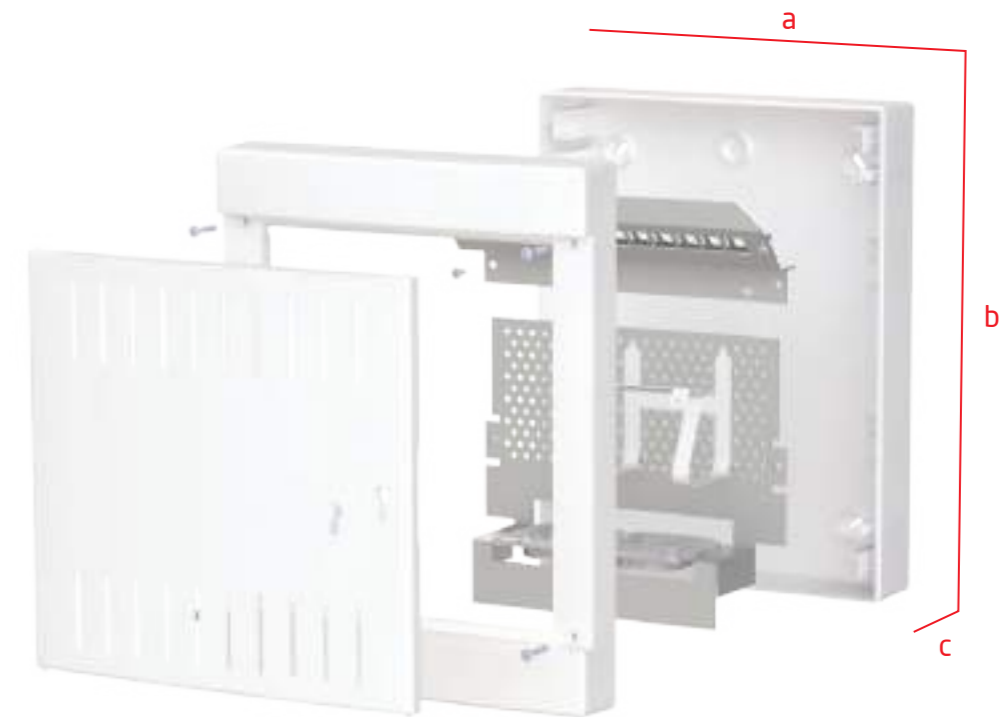

**MO45PW**

MULTIMEDIJALNI RAZVODNI ORMAR TOWER "3" N/Ž

DISTRIBUTION BOX TOWER FOR MULTIMEDIA "3" ON-WALL

**MO45PPPW**

MULTIMEDIJALNI RAZVODNI ORMAR TOWER "3" SA PATCH PANELOM 12M N/Ž

DISTRIBUTION BOX TOWER FOR MULTIMEDIA "3" WITH PATCH PANEL 12M ON-WALL