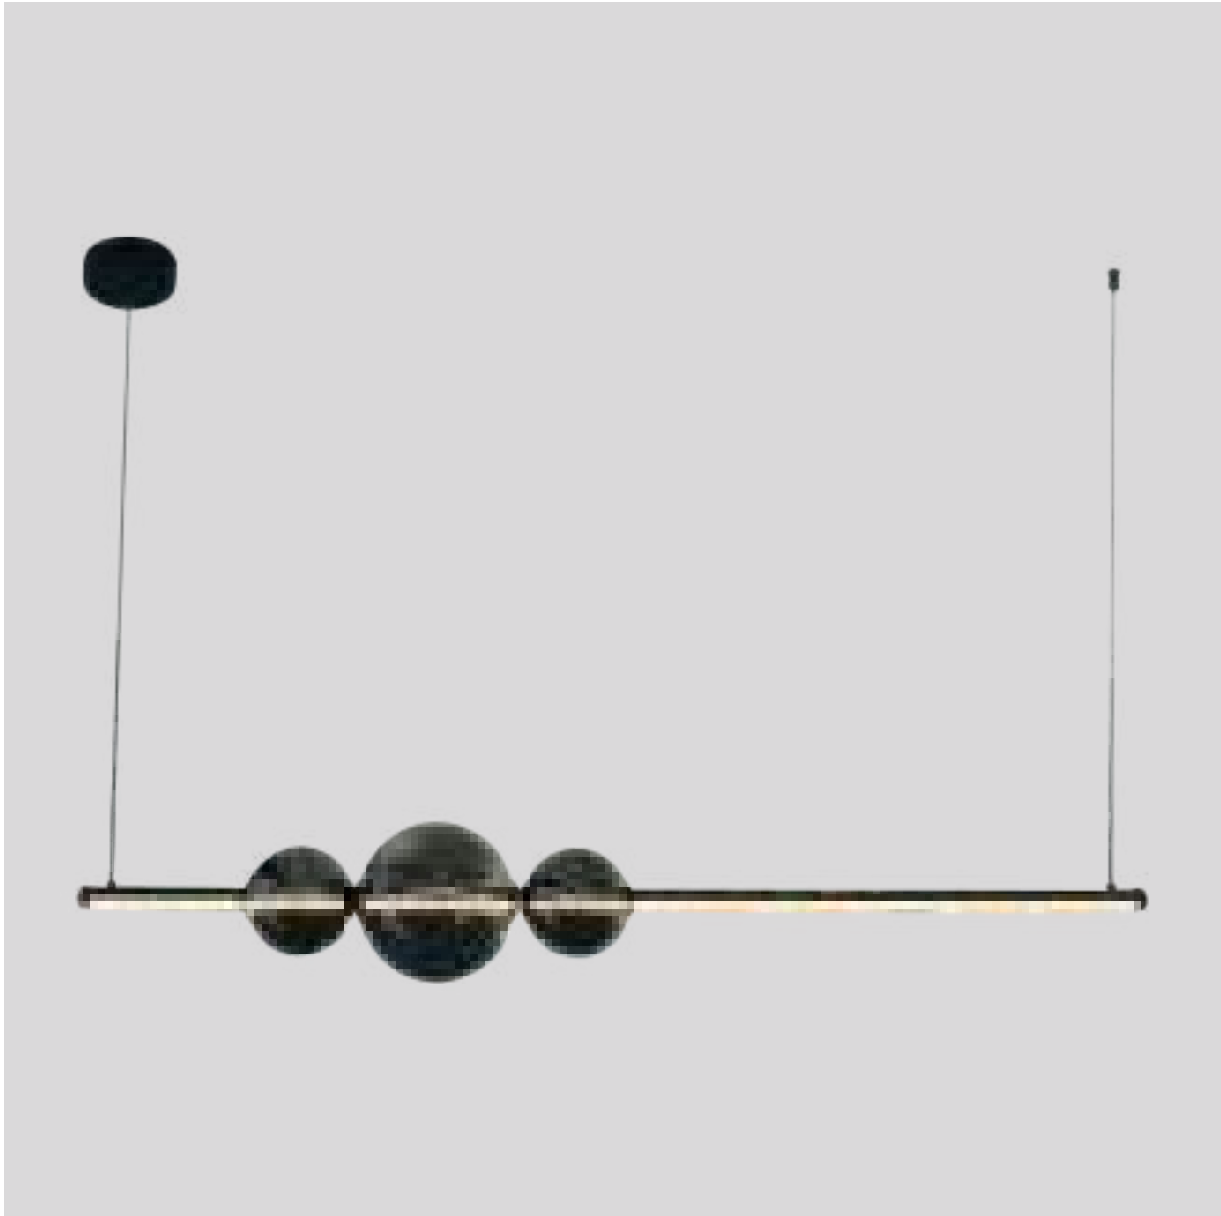

■ ML1433

23W LED | 1800lm
220x220x710-1710mm

■ ML1432

15W LED | 1200lm
220x220x505-1705mm

KUGEL

■ ML0982

30W LED | 4000K | 1500lm
1200x160x250-1000mm

- ML1397
- ML1398
- ML1399