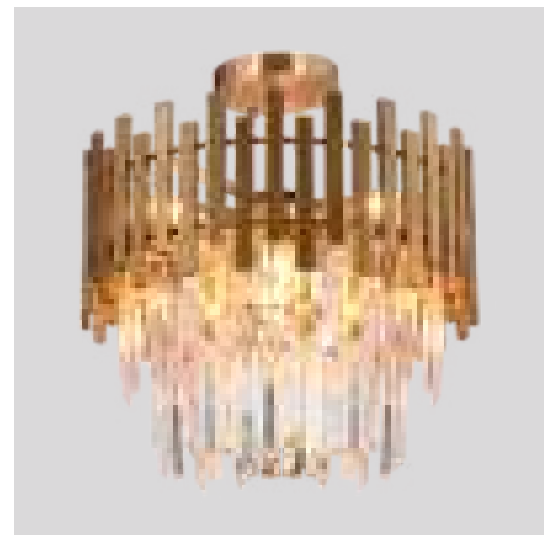

- ML8810
- ML8809

6xE14 max 10W LED
450x450x450mm