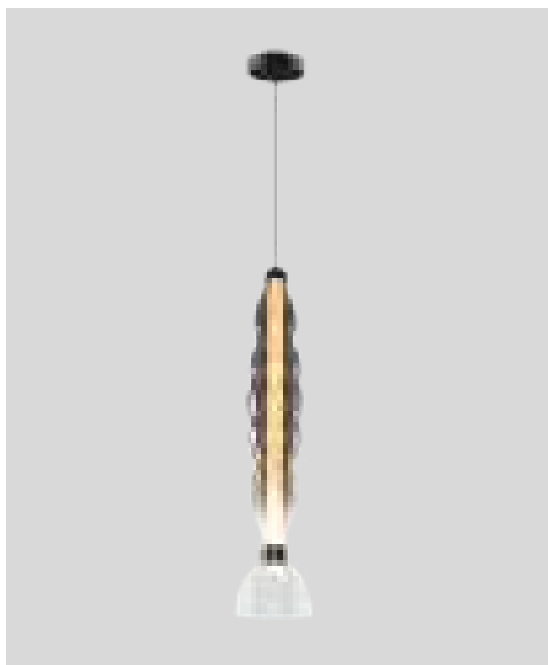

LUCCO

- ML1415
- ML1416

18W LED | 3000K | 2346lm
150x150x945-2145mm