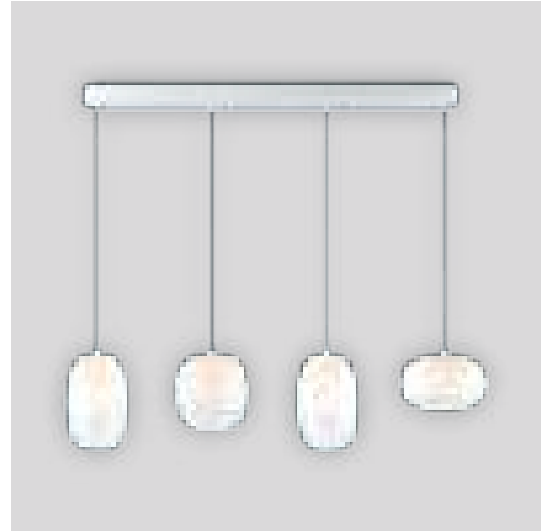

4W LED | 3000K | 388lm
180x180x260-1460mm

- ML1405
- ML1403
- ML1404

4W LED | 3000K | 388lm
130x130x350-1550mm

VASO

- ML1401
- ML1400
- ML1402

4W LED | 3000K | 388lm
150x150x300-1500mm

- ML1406
- ML1407
- ML1408