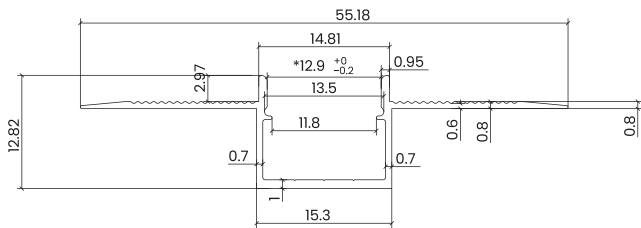

PROFILE LED
LED PROFILES

	EKG2431	2m LENGTH	Silver COLOUR	CAPS SHADE HOOK ADDITION		EKG2432	2m LENGTH	Silver COLOUR	CAPS SHADE HOOK ADDITION
	EKG2433	2m LENGTH	Silver COLOUR	CAPS SHADE HOOK ADDITION		EKG2434	2m LENGTH	Black COLOUR	CAPS SHADE HOOK ADDITION
	EKG2435	2m LENGTH	White COLOUR	CAPS SHADE HOOK ADDITION		EKG2436	2m LENGTH	Black COLOUR	CAPS SHADE HOOK ADDITION
	EKG2437	2m LENGTH	White COLOUR	CAPS SHADE HOOK ADDITION		EKG2438	2m LENGTH	Silver COLOUR	CAPS SHADE HOOK ADDITION

EKG2431