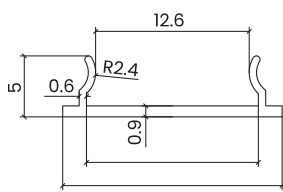

PROFILE LED
LED PROFILES

	EKG2431	2m LENGTH	Silver COLOUR	CAPS SHADE HOOK ADDITION		EKG2432	2m LENGTH	Silver COLOUR	CAPS SHADE HOOK ADDITION
	EKG2433	2m LENGTH	Silver COLOUR	CAPS SHADE HOOK ADDITION		EKG2434	2m LENGTH	Black COLOUR	CAPS SHADE HOOK ADDITION
	EKG2435	2m LENGTH	White COLOUR	CAPS SHADE HOOK ADDITION		EKG2436	2m LENGTH	Black COLOUR	CAPS SHADE HOOK ADDITION
	EKG2437	2m LENGTH	White COLOUR	CAPS SHADE HOOK ADDITION		EKG2438	2m LENGTH	Silver COLOUR	CAPS SHADE HOOK ADDITION

EKG2433

PANELE LED
LED PANELS

	EKP9127	40W LED POWER	230V~50Hz AC VOLTAGE	120° BEAM ANGLE	Plastic +Aluminum +Metal MATERIAL	4300 LUMINOUS FLUX	4000K COLOUR	60*60 cm SIZE	
	EKP9128 EDGELIT	40W LED POWER	230V~50Hz AC VOLTAGE	110° BEAM ANGLE	Plastic +Aluminum +Metal MATERIAL	3650 LUMINOUS FLUX	4000K COLOUR	60*60 cm SIZE	
	EKP9129 EDGELIT	48W LED POWER	230V~50Hz AC VOLTAGE	110° BEAM ANGLE	Plastic +Aluminum +Metal MATERIAL	5760 LUMINOUS FLUX	4000K COLOUR	60*60 cm SIZE	
	EKP0573 BACKLIT	40W LED POWER	230V~50Hz AC VOLTAGE	110° BEAM ANGLE	Plastic +Aluminum +Metal MATERIAL	4800 LUMINOUS FLUX	4000K COLOUR	60*60 cm SIZE	
	EKP0574 BACKLIT	40W LED POWER	230V~50Hz AC VOLTAGE	110° BEAM ANGLE	Plastic +Aluminum +Metal MATERIAL	4800 LUMINOUS FLUX	4000K COLOUR	120*60 cm SIZE