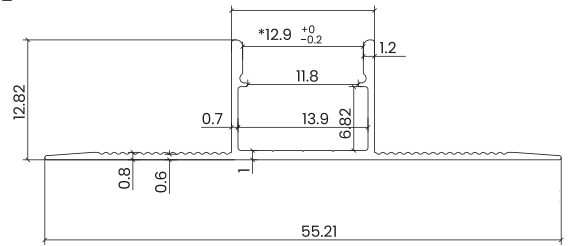

PROFILE LED
LED PROFILES

	EKG2431	2m LENGTH	Silver COLOUR	CAPS SHADE HOOK ADDITION		EKG2432	2m LENGTH	Silver COLOUR	CAPS SHADE HOOK ADDITION
	EKG2433	2m LENGTH	Silver COLOUR	CAPS SHADE HOOK ADDITION		EKG2434	2m LENGTH	Black COLOUR	CAPS SHADE HOOK ADDITION
	EKG2435	2m LENGTH	White COLOUR	CAPS SHADE HOOK ADDITION		EKG2436	2m LENGTH	Black COLOUR	CAPS SHADE HOOK ADDITION
	EKG2437	2m LENGTH	White COLOUR	CAPS SHADE HOOK ADDITION		EKG2438	2m LENGTH	Silver COLOUR	CAPS SHADE HOOK ADDITION

EKG2432

PANELE LED
LED PANELS

	EKP9127	40W LED POWER	230V~50Hz AC VOLTAGE	120° BEAM ANGLE	Plastic +Aluminum +Metal MATERIAL	4300 LUMINOUS FLUX	4000K COLOUR	60*60 cm SIZE	
	EKP9128 EDGELIT	40W LED POWER	230V~50Hz AC VOLTAGE	110° BEAM ANGLE	Plastic +Aluminum +Metal MATERIAL	3650 LUMINOUS FLUX	4000K COLOUR	60*60 cm SIZE	
	EKP9129 EDGELIT	48W LED POWER	230V~50Hz AC VOLTAGE	110° BEAM ANGLE	Plastic +Aluminum +Metal MATERIAL	5760 LUMINOUS FLUX	4000K COLOUR	60*60 cm SIZE	
	EKP0573 BACKLIT	40W LED POWER	230V~50Hz AC VOLTAGE	110° BEAM ANGLE	Plastic +Aluminum +Metal MATERIAL	4800 LUMINOUS FLUX	4000K COLOUR	60*60 cm SIZE	
	EKP0574 BACKLIT	40W LED POWER	230V~50Hz AC VOLTAGE	110° BEAM ANGLE	Plastic +Aluminum +Metal MATERIAL	4800 LUMINOUS FLUX	4000K COLOUR	120*60 cm SIZE