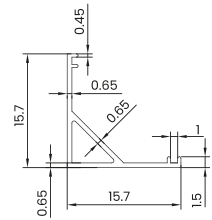

EKG2438

PANELE LED
LED PANELS

	EKP9127	40W LED POWER	230V~50Hz AC VOLTAGE	120° BEAM ANGLE	Plastic +Aluminum +Metal MATERIAL	4300 LUMINOUS FLUX	4000K COLOUR	60*60 cm SIZE	
	EKP9128 EDGELIT	40W LED POWER	230V~50Hz AC VOLTAGE	110° BEAM ANGLE	Plastic +Aluminum +Metal MATERIAL	3650 LUMINOUS FLUX	4000K COLOUR	60*60 cm SIZE	
	EKP9129 EDGELIT	48W LED POWER	230V~50Hz AC VOLTAGE	110° BEAM ANGLE	Plastic +Aluminum +Metal MATERIAL	5760 LUMINOUS FLUX	4000K COLOUR	60*60 cm SIZE	
	EKP0573 BACKLIT	40W LED POWER	230V~50Hz AC VOLTAGE	110° BEAM ANGLE	Plastic +Aluminum +Metal MATERIAL	4800 LUMINOUS FLUX	4000K COLOUR	60*60 cm SIZE	
	EKP0574 BACKLIT	40W LED POWER	230V~50Hz AC VOLTAGE	110° BEAM ANGLE	Plastic +Aluminum +Metal MATERIAL	4800 LUMINOUS FLUX	4000K COLOUR	120*60 cm SIZE