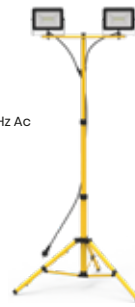

2*30W POWER	2*2400 LUMINOUS FLUX	4000 COLOUR (K)
Yellow COLOUR	Metal MATERIAL	880*880*770-1630 SIZE (MM)

IP44

~230V 50Hz Ac

EKNS0455