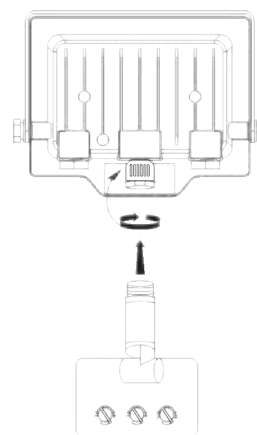

NAŚWIETLACZE LED LED FLOODLIGHTS

NL-2

MOŻLIWOŚĆ PRACY Z CZUJNIKIEM RUCHU PIR
WORKS WITH PIR MOTION SENSOR
EC20197