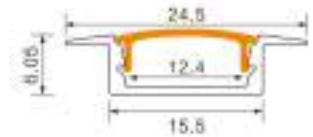

P01 P02 P03

EC20911

PW01 PW02

EC20840

GP01 GP02 GP03

EC20924

GPW01 GPW02

EC20886

GPS01 GPS02

EC20948