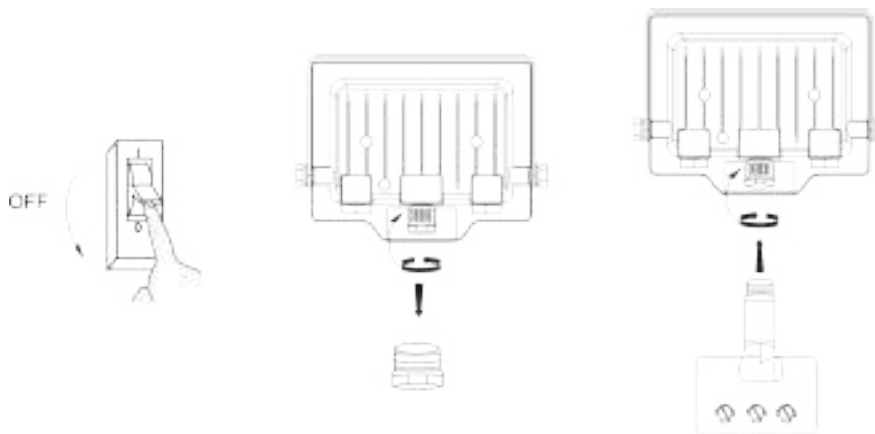

Regulacja czasu działania naświetlacza.
Czujnik liczy czas od nowa za każdym razem gdy wykryje ruch.
Duration regulation.
The sensor counts the time from the beginning everytime it senses motion.

Regulacja czułości na światło.
Light sensitivity regulation.

Regulacja zasięgu czujnika.
Range regulation.